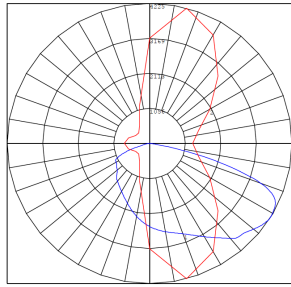

## Photometrics: GPX-90-150W-MCTP-CAT

BUD Rating: B1-U1-G0

20W 5000K, Area 55'x 75' Mounting Height: 9'

## Other Views:

Side View

Lens View

Top View