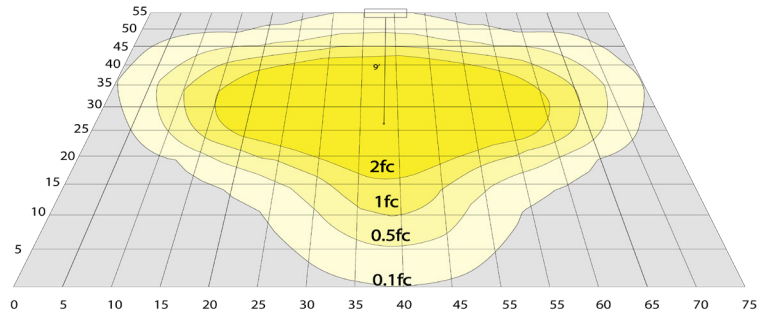

### Lighting:

- Multi CCT and Power: Selectable Switch Inside Of The Fixture
- Dimmable: 0~10V Dimming
- LED: SMD 3030
- Total Lumens: 22500LM Max.
- Color Temperature: 3000K/4000K/5000K
- Color Rendering index: >70
- Beam Angle: Type V (150° X 150°)
- Lifespan: 70000 Hrs.

## Photometrics: GPX-90-150W-MCTP-CAT

BUD Rating: B1-U1-G0

20W 5000K, Area 55'x 75' Mounting Height: 9'

## Other Views:

Side View

Lens View

Top View